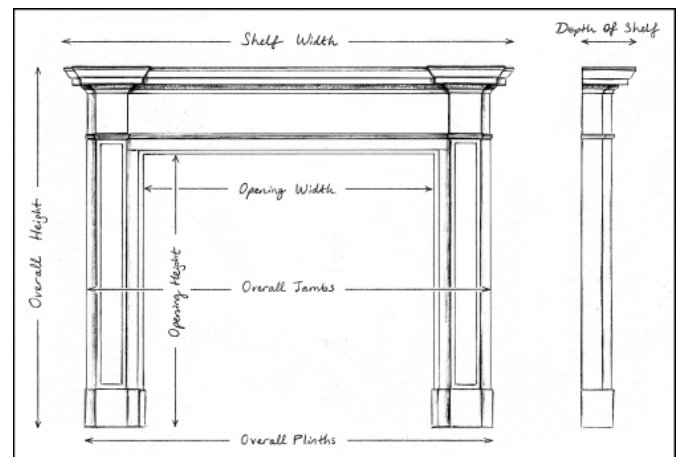

THORNHILL GALLERIES

— fine fireplaces & accessories —

STOCK NUMBER G027-W-S

A fine quality George III style Statuary and Siena marble fireplace. The frieze with centre tablet featuring classical urn with swags, framed by beading. The jambs with delicately carved rams head and drapery to top surmounted by square panelled end blocking. The shelf with fine dentils. A copy of a fine quality period original. Also available with Bardiglio marble inlay.Å

Stock No: G027-W-S

Shelf Width	1665mm 65 1/2"
Overall Height	1353mm 53 1/4"
Opening Height	1017mm 40"
Opening Width	1070mm 42 1/8"
Depth Of Shelf	157mm 6 1/8"
Overall Plinths	1513mm 59 5/8"

You can scan the QR code above with any smartphone to view this item on our website