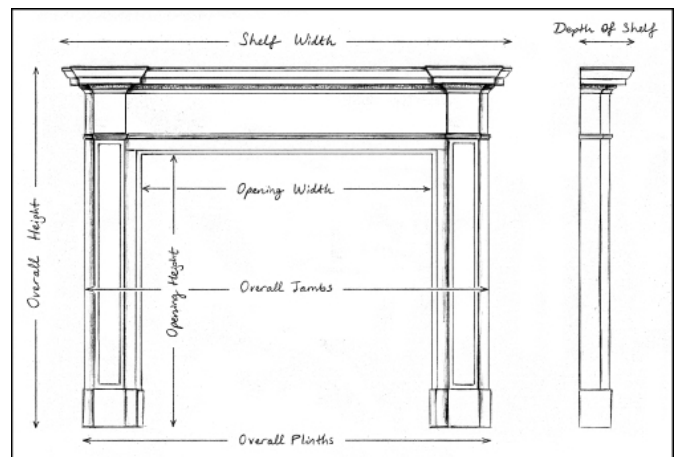

A WHITE MARBLE FIREPLACE WITH JASPER INLAY

A white marble fireplace with Jasper inlay in the Regency style. The frieze with drops of carved laurel leaves and paterae and flowers. The inlaid fluted jambs surmounted by architectural moulding. Straight moulded shelf. Very good quality marble. English, modern. N.B. May be subject to an extended lead time, please enquire for more information.

Stock No: G023-W-J

Shelf Width	1486mm 58 1/2"
Overall Height	1238mm 48 3/4"
Opening Height	940mm 37"
Opening Width	1010mm 39 3/4"
Depth Of Shelf	162mm 6 3/8"
Overall Plinths	1344mm 52 7/8"

You can scan the QR code above with any smartphone to view this item on our website