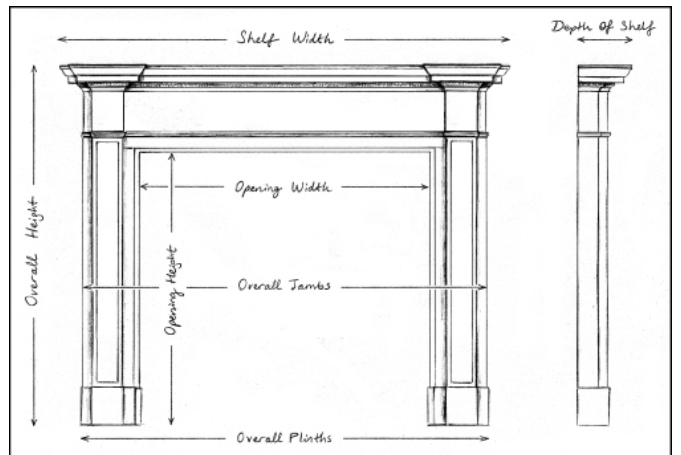

A GEORGIAN STYLE LIMESTONE FIREPLACE

A good quality English Georgian style fireplace in Moleanos limestone. The barrel frieze with centre panel, surmounted by moulded shelf. A fine quality copy of a period piece. N.B. May be subject to an extended lead time, please enquire for more information.

Stock No: G022-MLS

Shelf Width	1550mm 61"
Overall Height	1405mm 55 3/8"
Opening Height	1010mm 39 3/4"
Opening Width	1085mm 42 3/4"
Depth Of Shelf	170mm 6 3/4"
Overall Plinths	1380mm 54 3/8"

You can scan the QR code above with any smartphone to view this item on our website