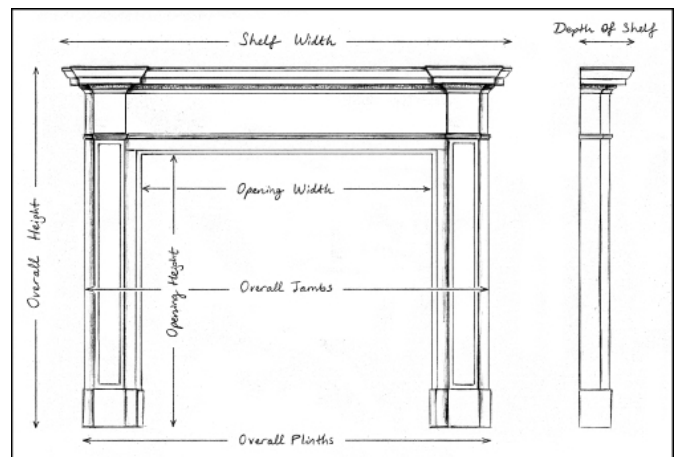

## A DELICATE ENGLISH REGENCY WHITE MARBLE FIREPLACE

A delicate English Regency style white marble fireplace. The reeded frieze and jambs with carved floral motif to centre. Round paterae of floral design to end blockings. Reeded shelf. A quality copy of an original piece. N.B. May be subject to an extended lead time, please enquire for more information.

Stock No: G019-W

Shelf Width	1425mm   56 1/8"
Overall Height	1117mm   44"
Opening Height	965mm   38"
Opening Width	993mm   39 1/8"
Depth Of Shelf	151mm   6"
Overall Plinths	1296mm   51"

You can scan the QR code above with any smartphone to view this item on our website