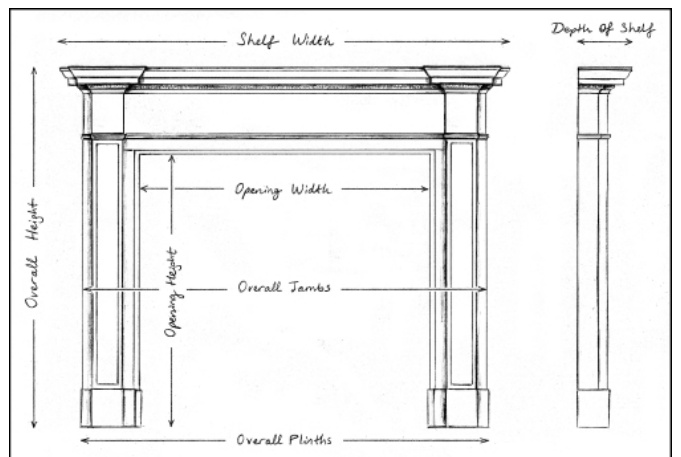

AN 18TH CENTURY STYLE CARVED WHITE MARBLE MANTEL PIECE

A fine mid 18th century style carved white marble fireplace. The crisp, flowing carving to the frieze and jambs is reflective of the Chinoiserie work of Thomas Chippendale (1718-1779) in the mid 18th century. N.B. May be subject to an extended lead time, please enquire for more information.

Stock No: G017-W

Shelf Width	1605mm 63 1/4"
Overall Height	1320mm 52"
Opening Height	1035mm 40 3/4"
Opening Width	1130mm 44 1/2"
Depth Of Shelf	160mm 6 1/4"

You can scan the QR code above with any smartphone to view this item on our website