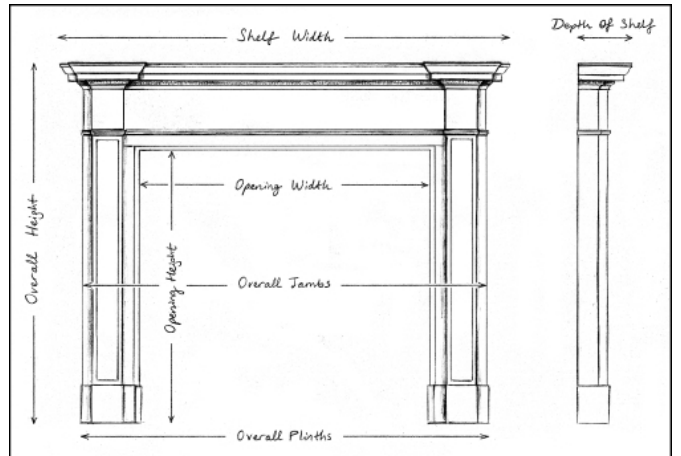

A GEORGIAN STYLE WHITE MARBLE CHIMNEYPiece WITH RAMS HEAD TO CENTRE PLAQUE

A fine quality English white marble fireplace in the manner of George III. The centre tablet with rams head and vine leaves, juxtaposed with inlaid fluting. The fluted jambs surmounted by ionic capitals and quiver, arrow and ribbon side blocking. Moulded breakfront shelf. A good quality copy of an original piece. N.B. May be subject to an extended lead time, please enquire for more information.

Stock No: G010-W

Shelf Width	1880mm   74"
Overall Height	1465mm   57 5/8"
Opening Height	1065mm   41 7/8"
Opening Width	1195mm   47"
Depth Of Shelf	205mm   8 1/8"

You can scan the QR code above with any smartphone to view this item on our website