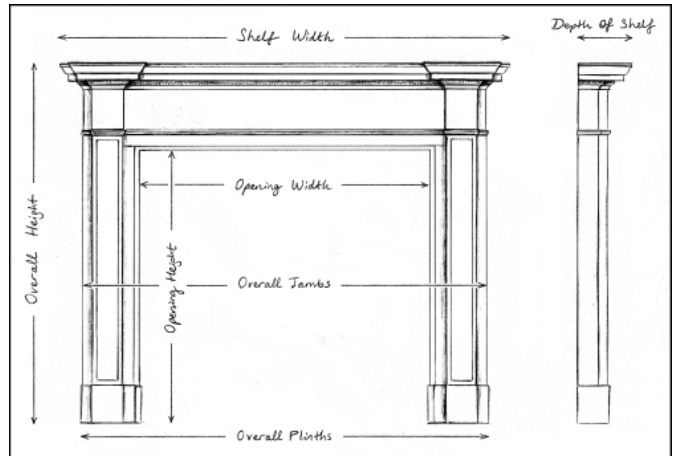

A GEORGIAN STYLE WHITE MARBLE CHIMNEYPiece WITH RAMS HEAD TO CENTRE PLAQUE

A fine quality English white marble fireplace in the manner of George III. The centre tablet with rams head and vine leaves, juxtaposed with inlaid fluting. The fluted jambs surmounted by ionic capitals and quiver, arrow and ribbon side blocking. Moulded breakfront shelf. A good quality copy of an original piece. N.B. May be subject to an extended lead time, please enquire for more information.

Stock No: G010-W

Shelf Width	1880mm 74"
Overall Height	1465mm 57 5/8"
Opening Height	1065mm 41 7/8"
Opening Width	1195mm 47"
Depth Of Shelf	205mm 8 1/8"

You can scan the QR code above with any smartphone to view this item on our website