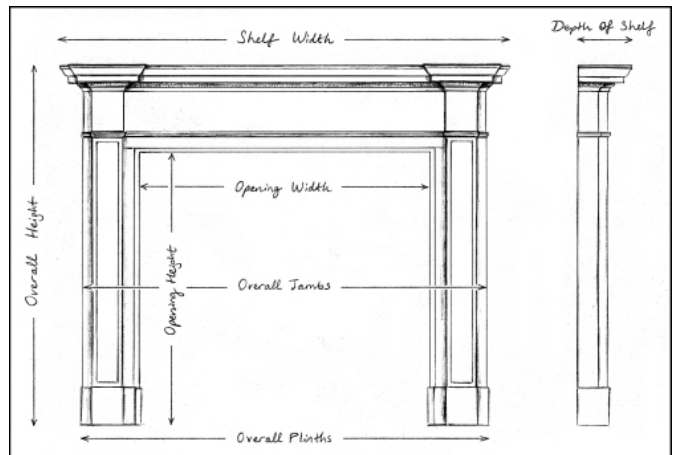

## AN ENGLISH WHITE MARBLE FIREPLACE IN THE REGENCY STYLE

An English white marble fireplace in the Regency style. The fluted panelled frieze bordered by beads, shaped fluted jambs surmounted by carved round paterae and beading. A quality copy of an original piece. N.B. May be subject to an extended lead time, please enquire for more information.

Stock No: G009-W

Shelf Width	1605mm   63 1/4"
Overall Height	1215mm   47 7/8"
Opening Height	990mm   39"
Opening Width	1145mm   45 1/8"
Depth Of Shelf	280mm   11"
Overall Plinths	1490mm   58 5/8"

You can scan the QR code above with any smartphone to view this item on our website