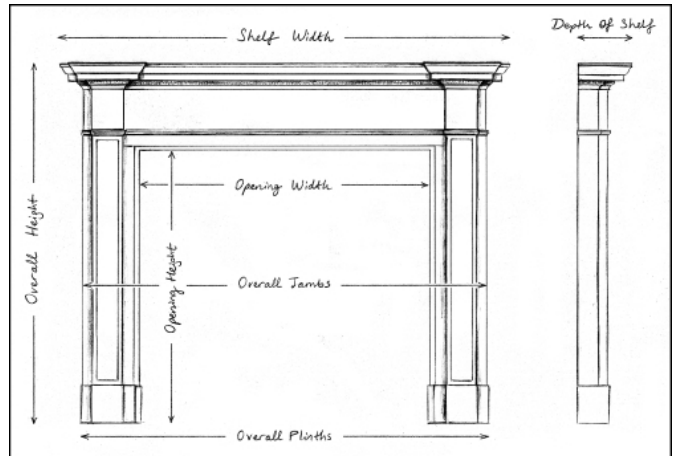

A STRIKING LOUIS XV STYLE MARBLE FIREPLACE

A fine quality French Louis XV style marble fireplace in a striking black marble with orange/gold veining. The panelled frieze with carved shell to centre flanked by foliage and belldrop below. The shaped jambs with stiff acanthus leaf to base surmounted by a cartouche with shell and scrolls above. Heavy, shaped moulded shelf above. A copy of an original. N.B. May be subject to an extended lead time, please enquire for more information.

Stock No: F016-P

Shelf Width	1759mm 69 1/4"
Overall Height	1137mm 44 3/4"
Opening Height	892mm 35 1/8"
Opening Width	1207mm 47 1/2"
Depth Of Shelf	457mm 18"

You can scan the QR code above with any smartphone to view this item on our website