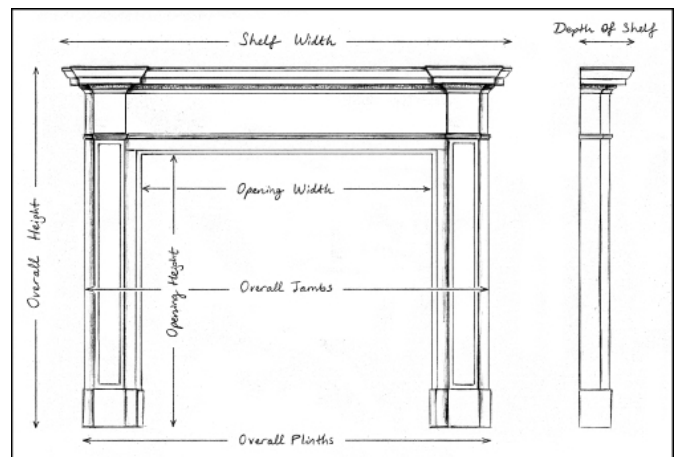

## AN ARCHITECTURAL FIREPLACE IN BRECHE VIOLETTE MARBLE

An English bolection fireplace with moulded shelf above. Shown in Breche Violette marble, also available in white marble and Italian Arabescato marble and could be made in other marbles or limestones if required. English, modern. N.B. May be subject to an extended lead time, please enquire for more information.

Stock No: B017-BV

Shelf Width	1578mm   62 1/8"
Overall Height	1270mm   50"
Opening Height	1012mm   39 7/8"
Opening Width	1085mm   42 3/4"
Depth Of Shelf	156mm   6 1/8"
Overall Plinths	1438mm   56 5/8"

You can scan the QR code above with any smartphone to view this item on our website