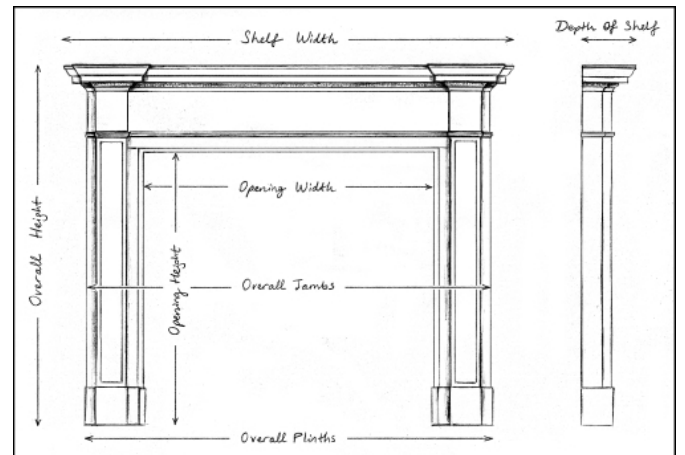

AN ENGLISH BOLECTION FIREPLACE IN TRAVERTINE STONE

A good quality English bolection with moulded frieze and jambs in the classic Queen Anne style. Travertine stone. Moulded plinths that follow jamb moulding. English, modern. N.B. May be subject to an extended lead time, please enquire for more information.

Stock No: B011-T

Shelf Width	1430mm 56 1/4"
Overall Height	1100mm 43 1/4"
Opening Height	935mm 36 3/4"
Opening Width	1095mm 43 1/8"
Depth Of Shelf	85mm 3 3/8"
Overall Plinths	1440mm 56 3/4"

You can scan the QR code above with any smartphone to view this item on our website