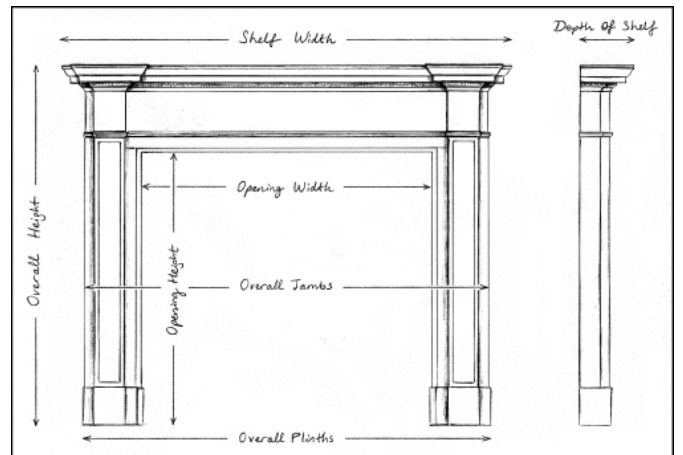

## AN ENGLISH BOLECTION FIREPLACE IN TRAVERTINE STONE

A good quality English bolection with moulded frieze and jambs in the classic Queen Anne style. Travertine stone. Moulded plinths that follow jamb moulding. English, modern. N.B. May be subject to an extended lead time, please enquire for more information.

Stock No: B011-T

Shelf Width	1430mm   56 1/4"
Overall Height	1100mm   43 1/4"
Opening Height	935mm   36 3/4"
Opening Width	1095mm   43 1/8"
Depth Of Shelf	85mm   3 3/8"
Overall Plinths	1440mm   56 3/4"