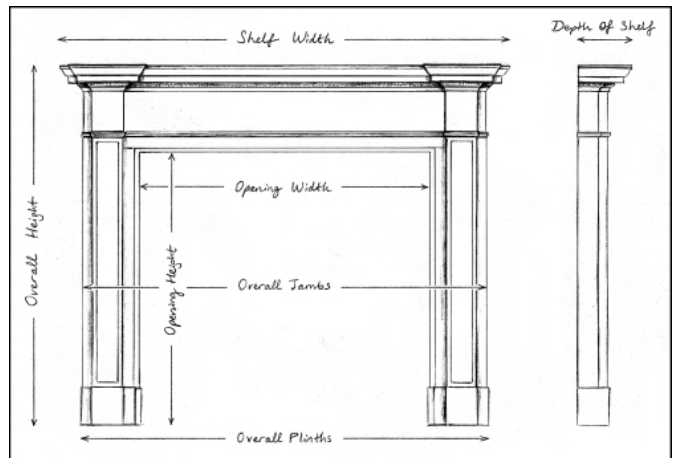

AN ENGLISH BOLECTION FIREPLACE IN BATH STONE

An attractive English bolection fireplace in Bath stone. A substantial moulding made from an appealing limestone. A copy of the Queen Anne design. Also available in other materials if required. N.B. May be subject to an extended lead time, please enquire for more information.

Stock No: B005-BS

Shelf Width	1419mm 55 7/8"
Overall Height	1181mm 46 1/2"
Opening Height	1016mm 40"
Opening Width	1083mm 42 5/8"
Depth Of Shelf	135mm 5 3/8"
Overall Plinths	1427mm 56 1/8"

You can scan the QR code above with any smartphone to view this item on our website