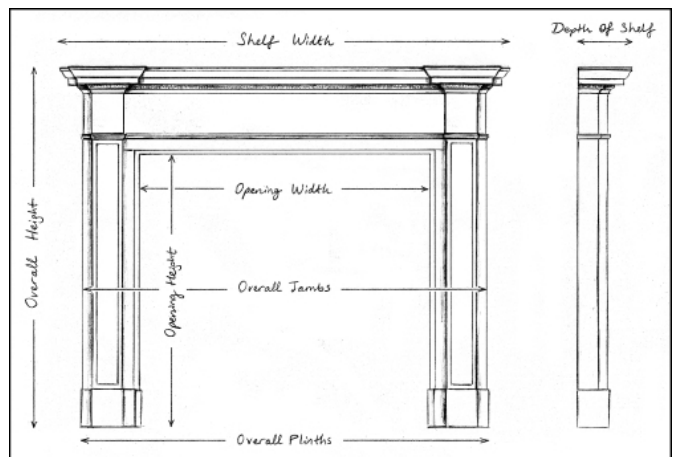

AN ENGLISH BOLECTION FIREPLACE IN BATH STONE

An attractive English bolection fireplace in Bath stone. A substantial moulding made from an appealing limestone. A copy of the Queen Anne design. Also available in other materials if required. N.B. May be subject to an extended lead time, please enquire for more information.

Stock No: B005-BS

Shelf Width	1419mm 55 7/8"
Overall Height	1181mm 46 1/2"
Opening Height	1016mm 40"
Opening Width	1083mm 42 5/8"
Depth Of Shelf	135mm 5 3/8"
Overall Plinths	1427mm 56 1/8"

You can scan the QR code above with any smartphone to view this item on our website