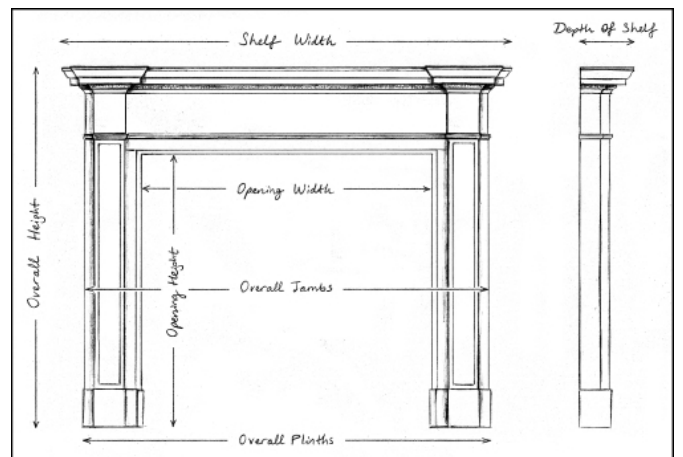

## AN ATTRACTIVE ENGLISH BOLECTION FIREPLACE IN ANCASTER STONE

An attractive English bolection fireplace in Ancaster stone. A substantial moulding made from an appealing, neutral limestone. A copy of the Queen Anne design. Also available in other materials if required. N.B. May be subject to an extended lead time, please enquire for more information.

Stock No: B005-AS

Shelf Width	1419mm   55 7/8"
Overall Height	1181mm   46 1/2"
Opening Height	1016mm   40"
Opening Width	1083mm   42 5/8"
Depth Of Shelf	135mm   5 3/8"
Overall Plinths	1427mm   56 1/8"

You can scan the QR code above with any smartphone to view this item on our website