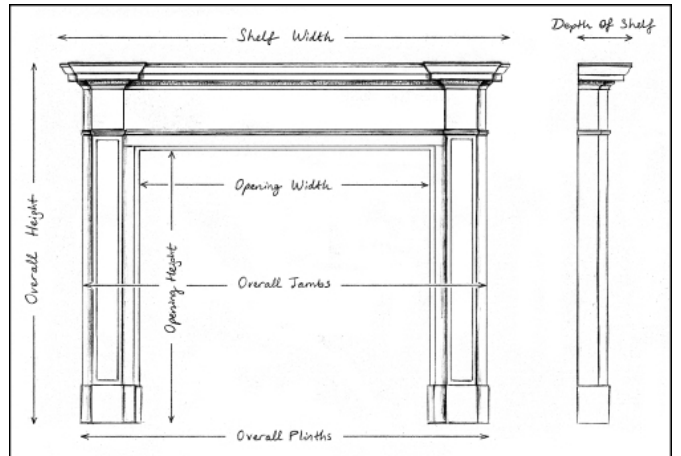

## AN ELEGANT CARVED BOLECTION FIREPLACE IN LIMESTONE

An elegant carved bolection moulded fireplace in a light limestone. The frieze and jambs with a carved oak leaf decoration and cross banded centre ribbon to centre. A copy of a period original. Could be made to any size in various materials if required.

N.B. May be subject to an extended lead time, please enquire for more information.

Stock No: B004-MS

Shelf Width	1419mm   55 7/8"
Overall Height	1219mm   48"
Opening Height	1035mm   40 3/4"
Opening Width	1048mm   41 1/4"
Depth Of Shelf	114mm   4 1/2"