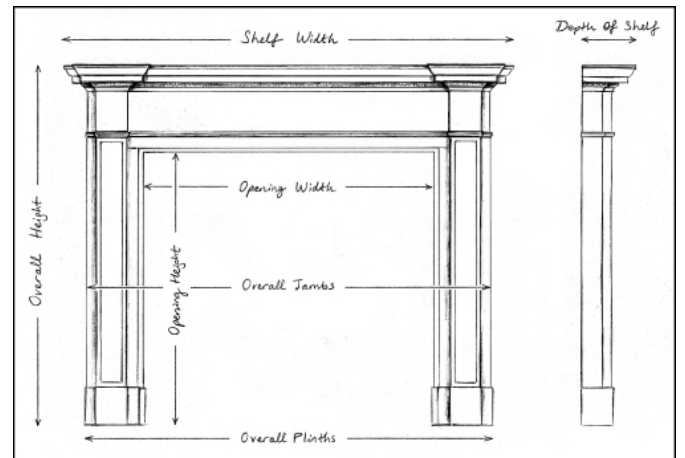

AN ENGLISH MARBLE BOLECTION FIREPLACE IN DARK EMPERADOR

An unusual Queen Anne style moulded fireplace in Dark Emperador marble. The inner moulding with carving throughout, the outer moulding with beading. A modern copy of an earlier piece (Shelf length given is overall width of jambs, shelf depth is overall depth of moulding.) N.B. May be subject to an extended lead time, please enquire for more information.

Stock No: B002-DE

Shelf Width	1555mm 61 1/4"
Overall Height	1145mm 45 1/8"
Opening Height	970mm 38 1/4"
Opening Width	1205mm 47 1/2"
Depth Of Shelf	129mm 5 1/8"
Overall Plinths	1567mm 61 3/4"

You can scan the QR code above with any smartphone to view this item on our website