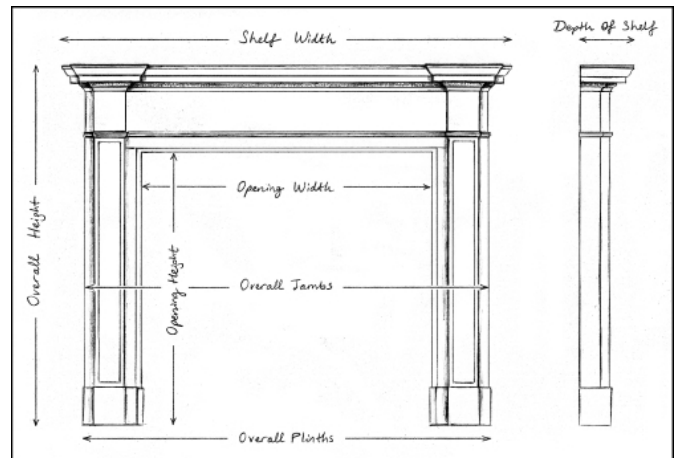

AN ENGLISH MARBLE BOLECTION FIREPLACE IN DARK EMPERADOR

An unusual Queen Anne style moulded fireplace in Dark Emperador marble. The inner moulding with carving throughout, the outer moulding with beading. A modern copy of an earlier piece (Shelf length given is overall width of jambs, shelf depth is overall depth of moulding.) N.B. May be subject to an extended lead time, please enquire for more information.

Stock No: B002-DE

| | |
|-----------------|------------------|
| Shelf Width | 1555mm 61 1/4" |
| Overall Height | 1145mm 45 1/8" |
| Opening Height | 970mm 38 1/4" |
| Opening Width | 1205mm 47 1/2" |
| Depth Of Shelf | 129mm 5 1/8" |
| Overall Plinths | 1567mm 61 3/4" |