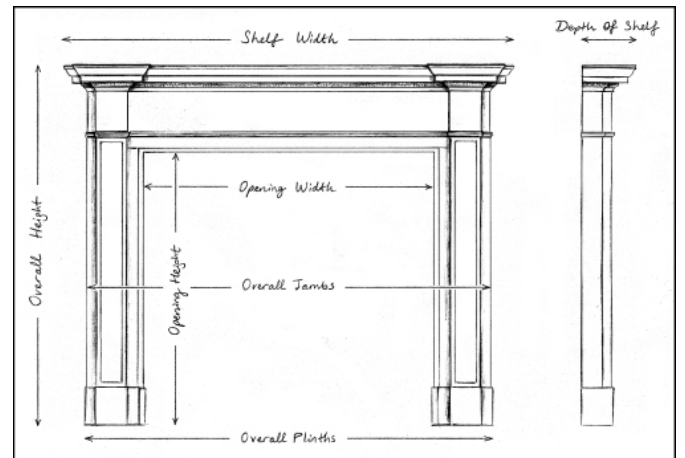

## AN ENGLISH MARBLE BOLECTION FIREPLACE IN DARK EMPERADOR

An unusual Queen Anne style moulded fireplace in Dark Emperador marble. The inner moulding with carving throughout, the outer moulding with beading. A modern copy of an earlier piece (Shelf length given is overall width of jambs, shelf depth is overall depth of moulding.) N.B. May be subject to an extended lead time, please enquire for more information.

Stock No: B002-DE

Shelf Width	1555mm   61 1/4"
Overall Height	1145mm   45 1/8"
Opening Height	970mm   38 1/4"
Opening Width	1205mm   47 1/2"
Depth Of Shelf	129mm   5 1/8"
Overall Plinths	1567mm   61 3/4"