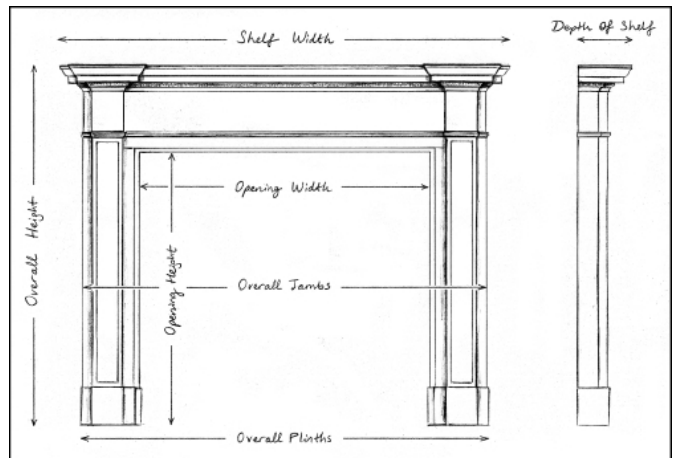

AN ENGLISH BOLECTION FIREPLACE IN WHITE MARBLE

An English bolection fireplace in white marble. The jambs and frieze with moulding throughout, surmounted by moulded shelf. Unusually deep design for the style adding the benefit of a mantel. Modern. N.B. May be subject to an extended lead time, please enquire for more information.

Stock No: A013-W

Shelf Width	1470mm 57 7/8"
Overall Height	1195mm 47"
Opening Height	964mm 38"
Opening Width	1004mm 39 1/2"
Depth Of Shelf	251mm 9 7/8"
Overall Plinths	1411mm 55 1/2"

You can scan the QR code above with any smartphone to view this item on our website