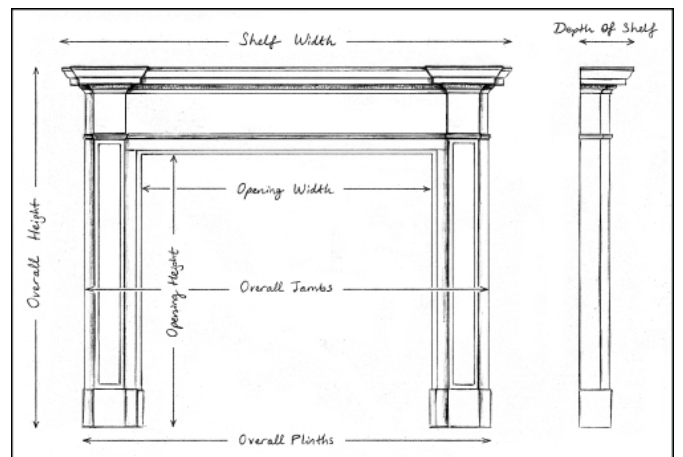

AN ARCHITECTURAL FIREPLACE IN ANCASTER STONE

An English bolection fireplace in Ancaster stone. The jambs and frieze with moulding throughout, surmounted by moulded shelf. Unusually deep design for the style adding the benefit of a mantel. Modern. N.B. May be subject to an extended lead time, please enquire for more information.

Stock No: A013-AS

Shelf Width	1470mm 57 7/8"
Overall Height	1195mm 47"
Opening Height	964mm 38"
Opening Width	1004mm 39 1/2"
Depth Of Shelf	251mm 9 7/8"
Overall Plinths	1411mm 55 1/2"

You can scan the QR code above with any smartphone to view this item on our website