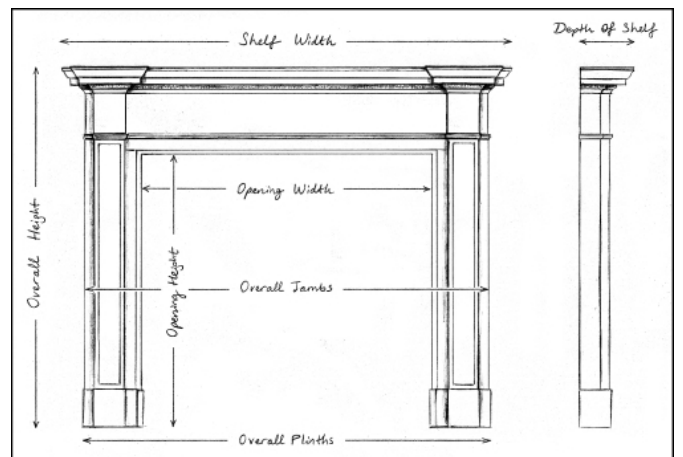

A FINE QUALITY 19TH CENTURY FRENCH FIREPLACE IN THE LOUIS XVI MANNER

A fine quality 19th century French fireplace in the Louis XVI manner. The scrolled jambs with rope moulding and carved acanthus leaves. The finely carved frieze with scrollwork, foliage and classical urn to centre flanked by square carved paterae to end blocks. Breakfront, moulded shelf above. Italian Carrara marble. A very near pair to Stock No. 4536.

Stock No: 4537

Shelf Width	1655mm 65 1/8"
Overall Height	1111mm 43 3/4"
Opening Height	820mm 32 1/4"
Opening Width	1190mm 46 7/8"
Depth Of Shelf	410mm 16 1/8"
Overall Plinths	1600mm 63"

You can scan the QR code above with any smartphone to view this item on our website