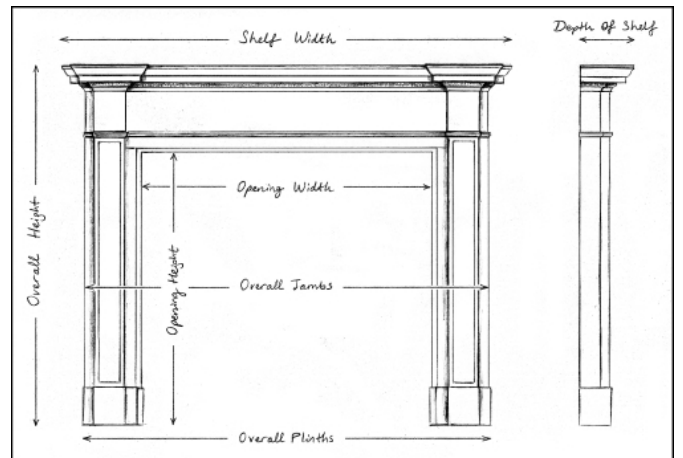

A FRENCH FIREPLACE IN THE LOUIS XVI MANNER

A fine quality 19th century French fireplace in the Louis XVI manner. The scrolled jambs with rope moulding and carved acanthus leaves. The finely carved frieze with scrollwork, foliage and classical urn to centre flanked by square carved paterae to end blocks. Breakfront, moulded shelf above. Italian Carrara marble. A very near pair to Stock No. 4537.

Stock No: 4536

Shelf Width	1656mm 65 1/4"
Overall Height	1126mm 44 3/8"
Opening Height	840mm 33 1/8"
Opening Width	1192mm 46 7/8"
Depth Of Shelf	420mm 16 1/2"
Overall Plinths	1593mm 62 3/4"

You can scan the QR code above with any smartphone to view this item on our website