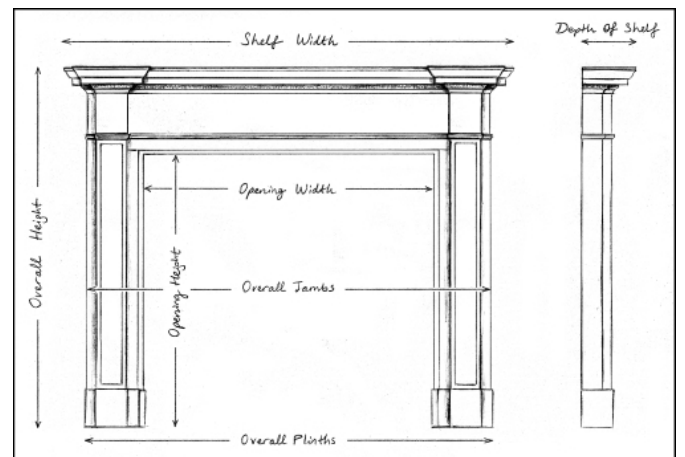

A CARRARA MARBLE FIREPLACE IN THE LOUIS XV STYLE

A 19th century Carrara marble fireplace in the Louis XV style. The shaped jambs with stiff acanthus leaves to base, surmounted by scrolls and foliage. The frieze with carved basket of flowers to centre flanked by leaf work. Shaped, moulded shelf above. French, circa 1860.

Stock No: 4535

| | |
|-----------------|------------------|
| Shelf Width | 1359mm 53 1/2" |
| Overall Height | 1053mm 41 1/2" |
| Opening Height | 869mm 34 1/4" |
| Opening Width | 900mm 35 3/8" |
| Depth Of Shelf | 396mm 15 5/8" |
| Overall Plinths | 1305mm 51 3/8" |