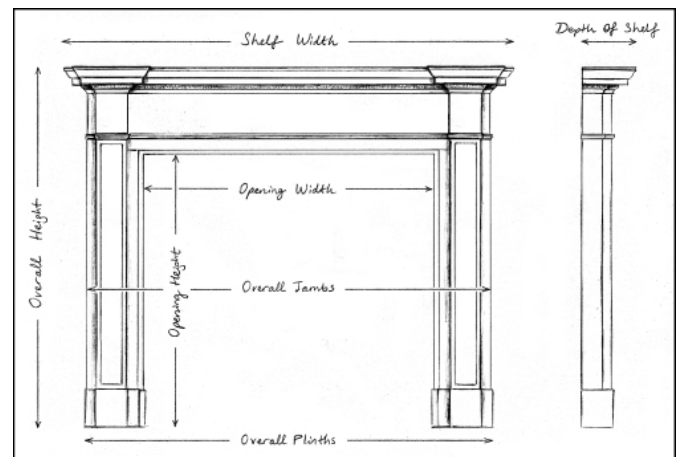

## A CARRARA MARBLE FIREPLACE IN THE LOUIS XV STYLE

A 19th century Carrara marble fireplace in the Louis XV style. The shaped jambs with stiff acanthus leaves to base, surmounted by scrolls and foliage. The frieze with carved basket of flowers to centre flanked by leaf work. Shaped, moulded shelf above. French, circa 1860.

Stock No: 4535

Shelf Width	1359mm   53 1/2"
Overall Height	1053mm   41 1/2"
Opening Height	869mm   34 1/4"
Opening Width	900mm   35 3/8"
Depth Of Shelf	396mm   15 5/8"
Overall Plinths	1305mm   51 3/8"

You can scan the QR code above with any smartphone to view this item on our website