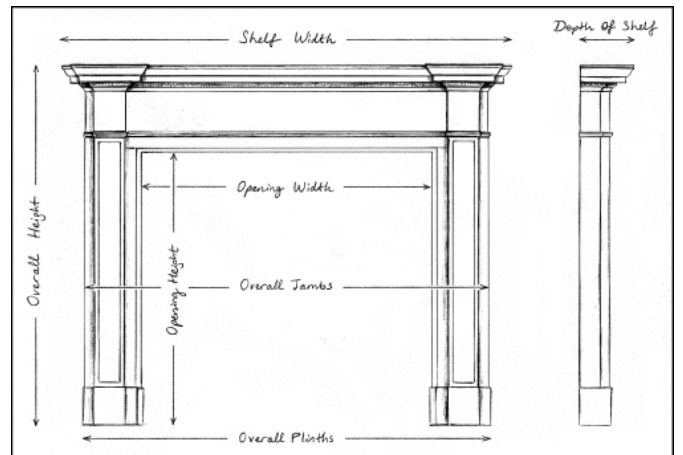

A CARRARA MARBLE FIREPLACE IN THE LOUIS XV STYLE

A 19th century Carrara marble fireplace in the Louis XV style. The shaped jambs with stiff acanthus leaves to base, surmounted by scrolls and foliage. The frieze with carved basket of flowers to centre flanked by leaf work. Shaped, moulded shelf above. French, circa 1860.

Stock No: 4535

Shelf Width	1359mm 53 1/2"
Overall Height	1053mm 41 1/2"
Opening Height	869mm 34 1/4"
Opening Width	900mm 35 3/8"
Depth Of Shelf	396mm 15 5/8"
Overall Plinths	1305mm 51 3/8"

You can scan the QR code above with any smartphone to view this item on our website