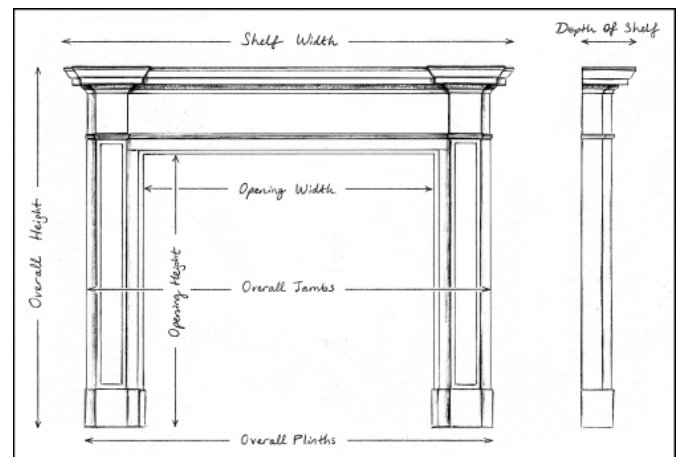

A WELL CARVED PINE ROCOCO FIREPLACE IN THE MANNER OF THOMAS CHIPPENDALE

A fine and well carved pine Rococo fireplace in the manner of Thomas Chippendale. The latticework frieze with centre piece of an eagle in flight, the end blockings and jambs with elaborately carved leaf and scroll decoration. Currently painted but could be stripped if desired. English, mid 18th century.Â

Stock No: 4513

Shelf Width	1785mm   70 1/4"
Overall Height	1360mm   53 1/2"
Opening Height	1155mm   45 1/2"
Opening Width	1365mm   53 3/4"
Depth Of Shelf	189mm   7 1/2"
Overall Plinths	1645mm   64 3/4"