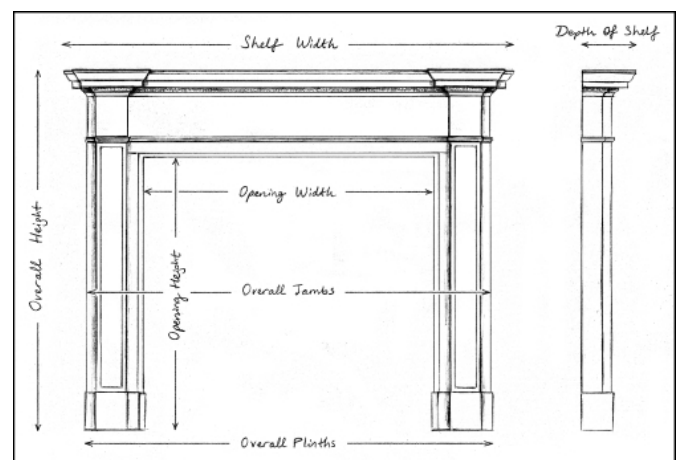

A WELL CARVED PINE ROCOCO FIREPLACE IN THE MANNER OF THOMAS CHIPPENDALE

A fine and well carved pine Rococo fireplace in the manner of Thomas Chippendale. The latticework frieze with centre piece of an eagle in flight, the end blockings and jambs with elaborately carved leaf and scroll decoration. Currently painted but could be stripped if desired. English, mid 18th century.Â

Stock No: 4513

Shelf Width	1785mm   70 1/4"
Overall Height	1360mm   53 1/2"
Opening Height	1155mm   45 1/2"
Opening Width	1365mm   53 3/4"
Depth Of Shelf	189mm   7 1/2"
Overall Plinths	1645mm   64 3/4"