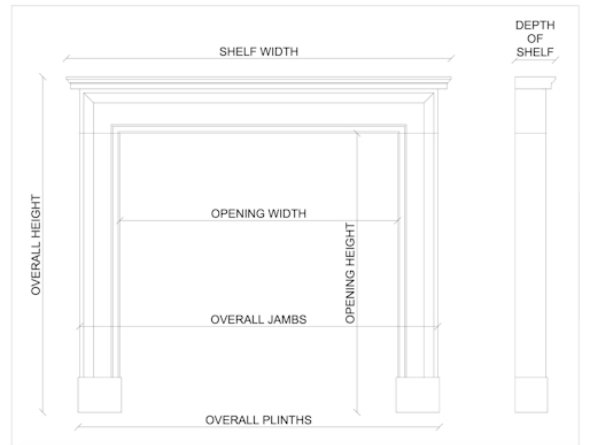

THORNHILL GALLERIES

fine fireplaces & accessories

A STATUARY WHITE MARBLE FIREPLACE IN THE LOUIS XVI STYLE

A 19th century French Statuary white marble fireplace in the Louis XVI style. The fluted jabs with carved husks, surmounted by panels carved with ribbons and foliage. The panelled frieze with carved flowers and foliage t centre, flanked by carved end blockings. Breakfront shelf above. An unusually deep fireplace which could be reduced in depth if required for an additional charge.

Stock No: 4502

Shelf Width	1150mm 45 1/4"
Overall Height	1084mm 42 5/8"
Opening Height	887mm 34 7/8"
Opening Width	803mm 31 5/8"
Depth Of Shelf	497mm 19 5/8"
Overall Jambs	1104mm 43 1/2"

You can scan the QR code above with any smartphone to view this item on our website