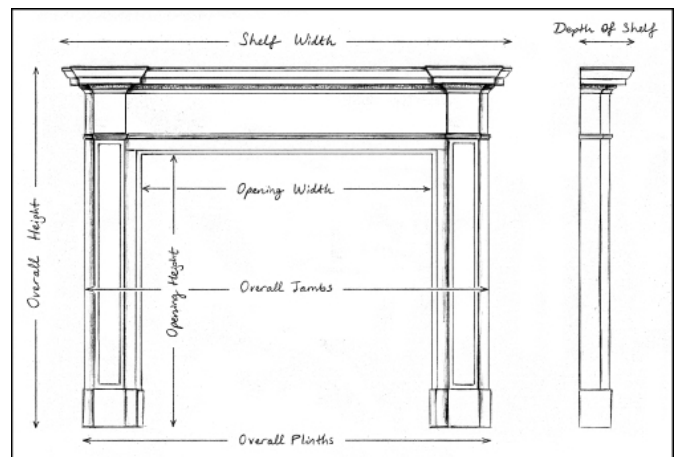

A FRENCH MARBLE FIREPLACE IN CARRARA MARBLE

A 19th century French marble fireplace in the Louis XV style. The panelled frieze with shell to carved centre, flanked by flowers and foliage. The carved jambs with stiff acanthus leaves to base, surmounted by shaped legs and end blockings above carved with scrolls and flowers. Shaped moulded shelf above. Circa 1860.

Stock No: 4490

Shelf Width	1438mm 56 5/8"
Overall Height	1099mm 43 1/4"
Opening Height	910mm 35 7/8"
Opening Width	1011mm 39 3/4"
Depth Of Shelf	424mm 16 3/4"
Overall Plinths	1399mm 55 1/8"

You can scan the QR code above with any smartphone to view this item on our website