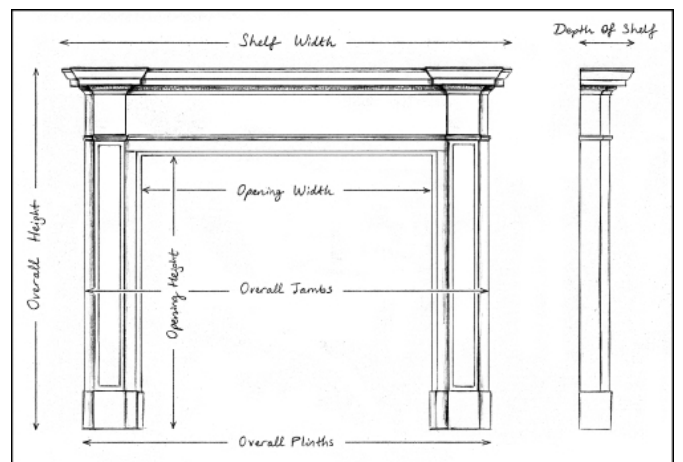

## A FRENCH CARRARA MARBLE FIREPLACE IN THE LOUIS XV STYLE

A 19th century French Carrara marble fireplace in the Louis XV style. The shaped jambs surmounted by shells and scrollwork. The shaped frieze with carved cartouche to centre flanked by panels. Shaped, moulded shelf above. Circa 1860.Å

Stock No: 4485

Shelf Width	1345mm   53"
Overall Height	1083mm   42 5/8"
Opening Height	895mm   35 1/4"
Opening Width	905mm   35 5/8"
Depth Of Shelf	395mm   15 1/2"
Overall Plinths	1309mm   51 1/2"

You can scan the QR code above with any smartphone to view this item on our website