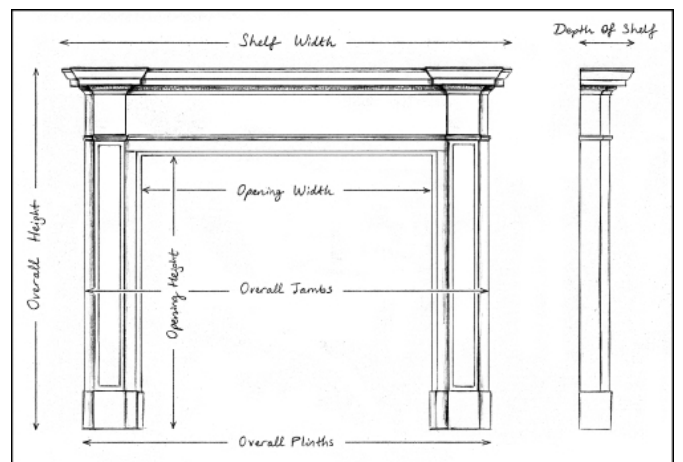

A FRENCH CARRARA MARBLE FIREPLACE IN THE LOUIS XV STYLE

A 19th century French Carrara marble fireplace in the Louis XV style. The shaped jambs surmounted by shells and scrollwork. The shaped frieze with carved cartouche to centre flanked by panels. Shaped, moulded shelf above. Circa 1860.Å

Stock No: 4485

Shelf Width	1345mm 53"
Overall Height	1083mm 42 5/8"
Opening Height	895mm 35 1/4"
Opening Width	905mm 35 5/8"
Depth Of Shelf	395mm 15 1/2"
Overall Plinths	1309mm 51 1/2"

You can scan the QR code above with any smartphone to view this item on our website