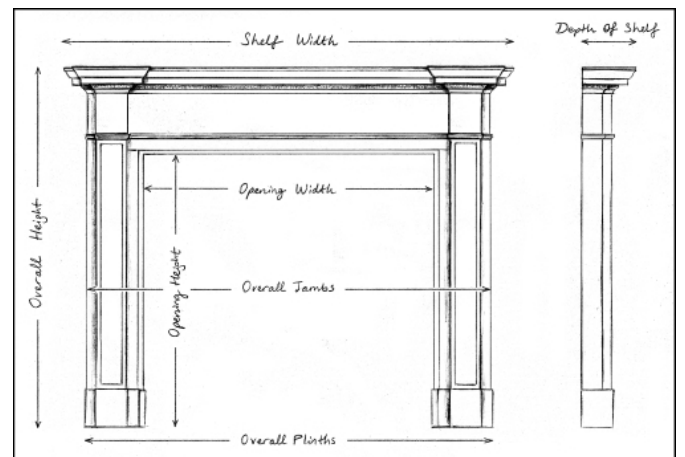

A RUSTIC NEO-GOTHIC STONE FIREPLACE

A rustic Neo-Gothic stone fireplace. The jambs with semi-rounded columns carved with rosette motifs, surmounted by ionic capitals and end blockings carved with lion's mask. The carved frieze with arched spandrels below and decorative breakfront shelf above. A very rustic piece. English. Å

Stock No: 4482

Shelf Width	2024mm 79 5/8"
Overall Height	1395mm 54 7/8"
Opening Height	1010mm 39 3/4"
Opening Width	1245mm 49"
Depth Of Shelf	290mm 11 3/8"
Overall Plinths	1844mm 72 5/8"

You can scan the QR code above with any smartphone to view this item on our website