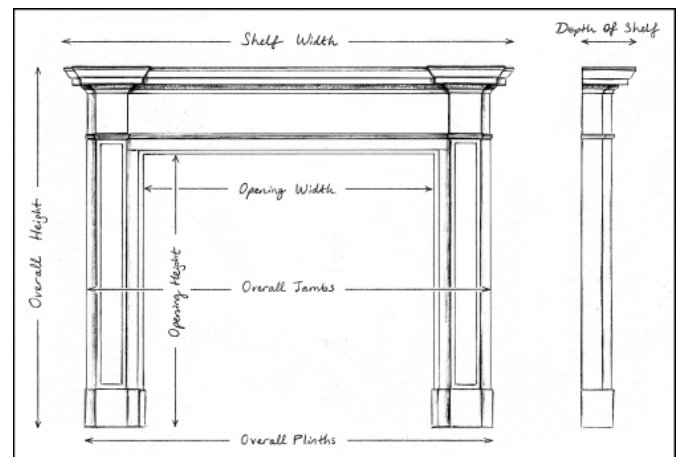

A RUSTIC NEO-GOTHIC STONE FIREPLACE

A rustic Neo-Gothic stone fireplace. The jambs with semi-rounded columns carved with rosette motifs, surmounted by ionic capitols and end blockings carved with lion's mask. The carved frieze with arched spandrels below and decorative breakfront shelf above. A very rustic piece. English. Å

Stock No: 4482

Shelf Width	2024mm 79 5/8"
Overall Height	1395mm 54 7/8"
Opening Height	1010mm 39 3/4"
Opening Width	1245mm 49"
Depth Of Shelf	290mm 11 3/8"
Overall Plinths	1844mm 72 5/8"

You can scan the QR code above with any smartphone to view this item on our website