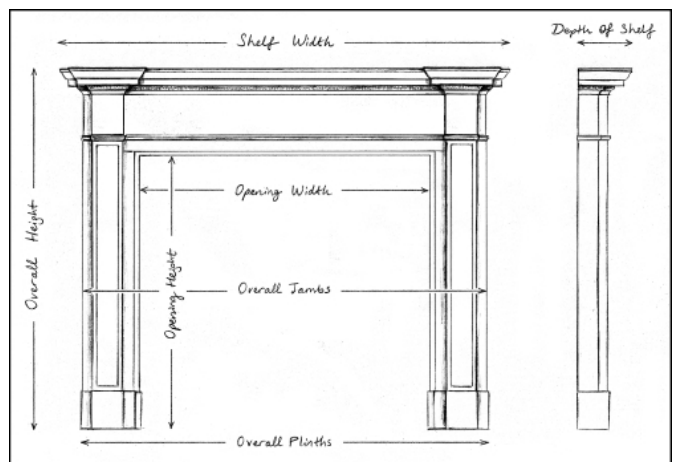

A FRENCH CARRARA MARBLE FIREPLACE

A mid 19th century French Louis XVI style Carrara marble fireplace, with panelled frieze delicately carved with quiver, arrow and foliage. The shaped jambs with acanthus leaves, rope moulding and square paterae above. Moulded shelf.

Stock No: 4478

Shelf Width	1447mm 57"
Overall Height	1103mm 43 3/8"
Opening Height	853mm 33 5/8"
Opening Width	1007mm 39 5/8"
Depth Of Shelf	440mm 17 3/8"
Overall Jambs	1400mm 55 1/8"

You can scan the QR code above with any smartphone to view this item on our website