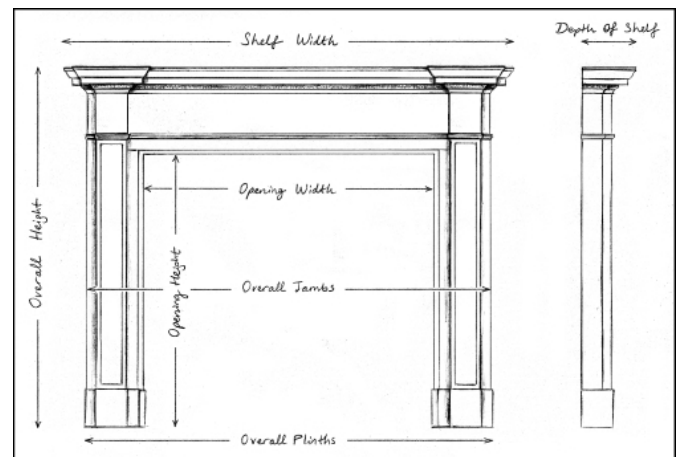

AN EARLY VICTORIAN FIREPLACE IN WHITE STATUARY MARBLE

A substantial early Victorian fireplace in white Statuary marble. The jambs with finely carved urns, bellflowers and drapery, surmounted by rosette end blockings. The frieze with rosette paterae and swags throughout. Moulded shelf above. English, circa 1850.Å

Stock No: 4471

Shelf Width	1866mm 73 1/2"
Overall Height	1355mm 53 3/8"
Opening Height	948mm 37 3/8"
Opening Width	959mm 37 3/4"
Depth Of Shelf	360mm 14 1/8"
Overall Jambs	1674mm 65 7/8"

You can scan the QR code above with any smartphone to view this item on our website