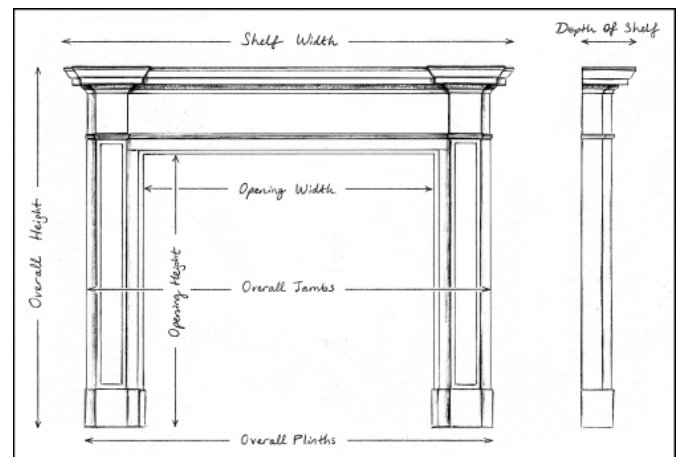

## A CARVED ENGLISH STONE FIREPLACE

A carved stone English fireplace in the Gothic manner. The jambs with panels carved with scrolled foliage throughout surmounted by end blocking with carved cartouche and shell. The frieze with matching panel and carving, with foliage to centre. The shelf with acanthus leaf carving throughout. English, 19th century. Â Â

Stock No: 4432

Shelf Width	1632mm   64 1/4"
Overall Height	1250mm   49 1/4"
Opening Height	979mm   38 1/2"
Opening Width	960mm   37 3/4"
Depth Of Shelf	264mm   10 3/8"
Overall Plinths	1413mm   55 5/8"

You can scan the QR code above with any smartphone to view this item on our website