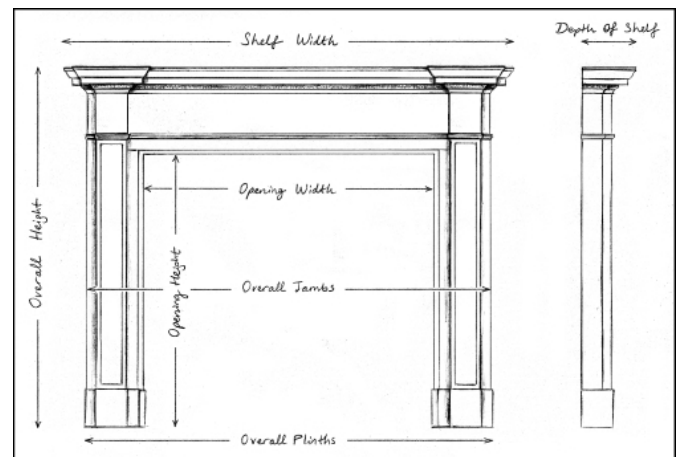

A CARVED ENGLISH STONE FIREPLACE

A carved stone English fireplace in the Gothic manner. The jambs with panels carved with scrolled foliage throughout surmounted by end blocking with carved cartouche and shell. The frieze with matching panel and carving, with foliage to centre. The shelf with acanthus leaf carving throughout. English, 19th century. Â Â

Stock No: 4432

Shelf Width	1632mm 64 1/4"
Overall Height	1250mm 49 1/4"
Opening Height	979mm 38 1/2"
Opening Width	960mm 37 3/4"
Depth Of Shelf	264mm 10 3/8"
Overall Plinths	1413mm 55 5/8"

You can scan the QR code above with any smartphone to view this item on our website