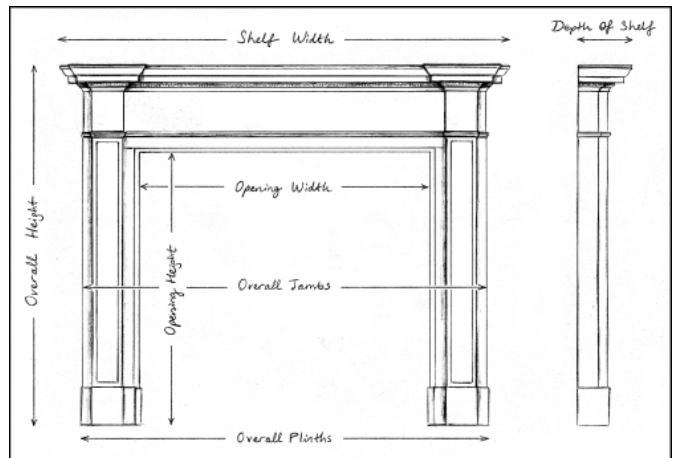

A SMALL SCALE WOOD FIREPLACE OF CLASSICAL STYLE

A small scale timber fireplace in the Regency style. The jambs inlaid with leaf work throughout surmounted by carved bracket. The frieze with inlaid drapery, rosette paterae and Anthemion leaves, with plain shelf above. One of an identical pair with Stock No. 4413. English, early 20th century.

Stock No: 4412

Shelf Width	1343mm 52 7/8"
Overall Height	1226mm 48 1/4"
Opening Height	1019mm 40 1/8"
Opening Width	948mm 37 3/8"
Depth Of Shelf	90mm 3 1/2"
Overall Plinths	1228mm 48 3/8"

You can scan the QR code above with any smartphone to view this item on our website