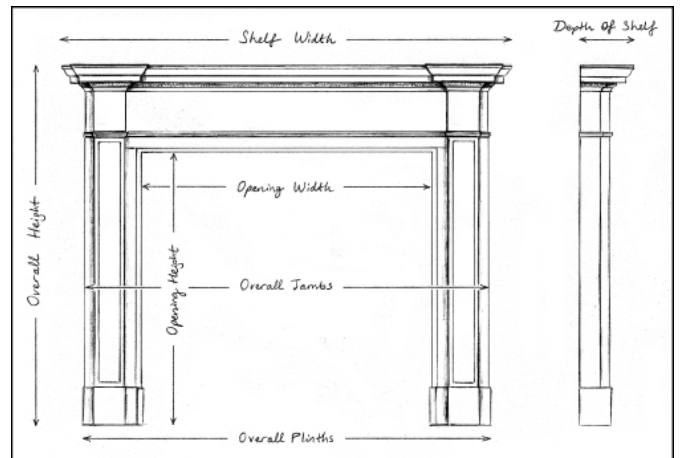

A CARVED ARCHED MARBLE FIREPLACE

An impressive period Victorian fireplace in Statuary marble. The jambs carved with acanthus leaves to brackets, surmounted by delicately carved end blocks with bellflowers and scrollwork. The arched spandrels with inner rope moulding and scrollwork above, with carved keystone to centre. Moulded shelf above. English, mid 19th century.

Stock No: 4406

Shelf Width	1859mm 73 1/4"
Overall Height	1166mm 45 7/8"
Opening Height	932mm 36 3/4"
Opening Width	950mm 37 3/8"
Depth Of Shelf	370mm 14 5/8"
Overall Jambs	1630mm 64 1/8"

You can scan the QR code above with any smartphone to view this item on our website