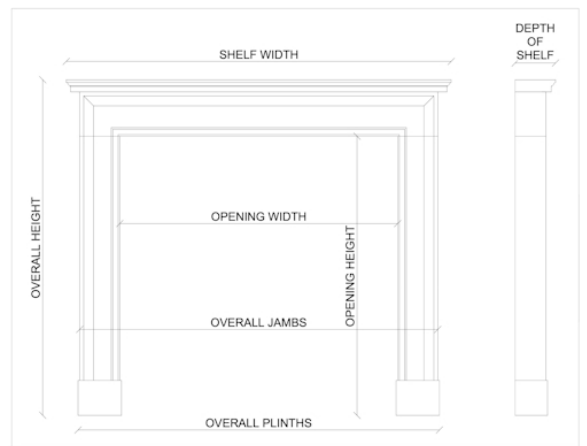

Thornhill Galleries, 43-45 Wellington Crescent, New Malden, Greater London, KT3 3NE, UK
T: +44 (0) 208 949 4757 | E: sales@thornhillgalleries.co.uk | W: thornhillgalleries.co.uk