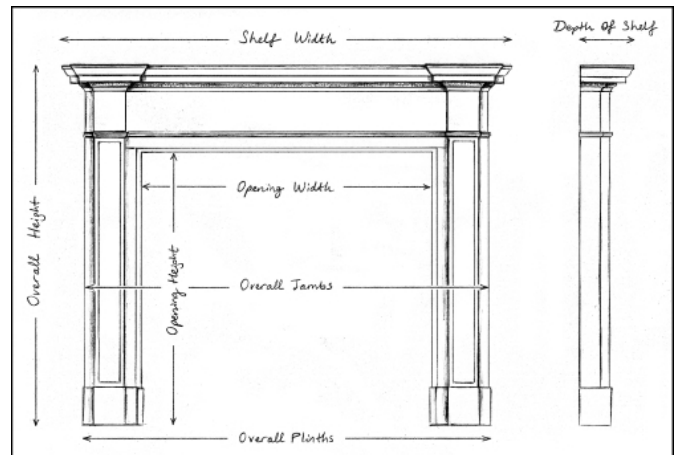

## A MID 19TH CENTURY FRENCH LOUIS XVI STYLE FIREPLACE

A very fine quality mid 19th century French Louis XVI style fireplace in Italian Carrara marble. The delicately carved bowed frieze with floral guilloche, framed by exceptional quality strung pearls and carved paterae to end blocks. The shaped jambs with central rope moulding surmounted by scrolled acanthus leaves. Bowed shelf. Å

Stock No: 4396

Shelf Width	1702mm   67"
Overall Height	1146mm   45 1/8"
Opening Height	877mm   34 1/2"
Opening Width	1219mm   48"
Depth Of Shelf	445mm   17 1/2"
Overall Plinths	1649mm   64 7/8"

You can scan the QR code above with any smartphone to view this item on our website