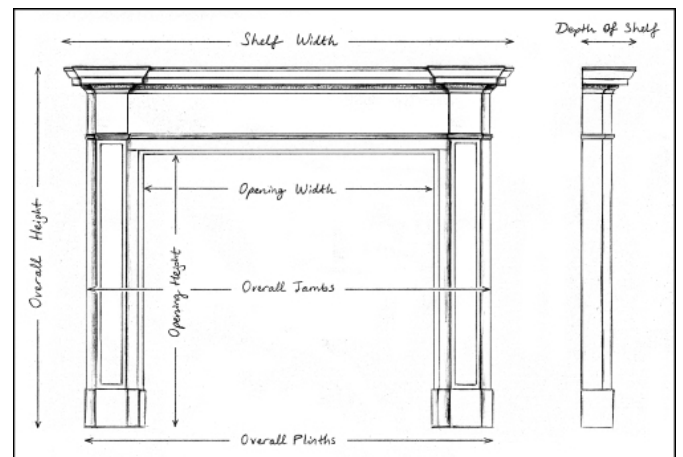

A PERIOD VICTORIAN FIREPLACE IN ITALIAN STATUARY MARBLE

A fine quality period Victorian fireplace in Italian Statuary marble. The arched opening with panels and rope moulding, surmounted by carved guilloche motif and scrolled keystone to centre. The jambs each with pair of scrolled brackets with acanthus carving below and matching guilloche pattern throughout. Moulded shelf above. English, mid 19th century.

Stock No: 4382

Shelf Width	2045mm 80 1/2"
Overall Height	1226mm 48 1/4"
Opening Height	937mm 36 7/8"
Opening Width	1020mm 40 1/8"
Depth Of Shelf	381mm 15"
Overall Plinths	1835mm 72 1/4"

You can scan the QR code above with any smartphone to view this item on our website