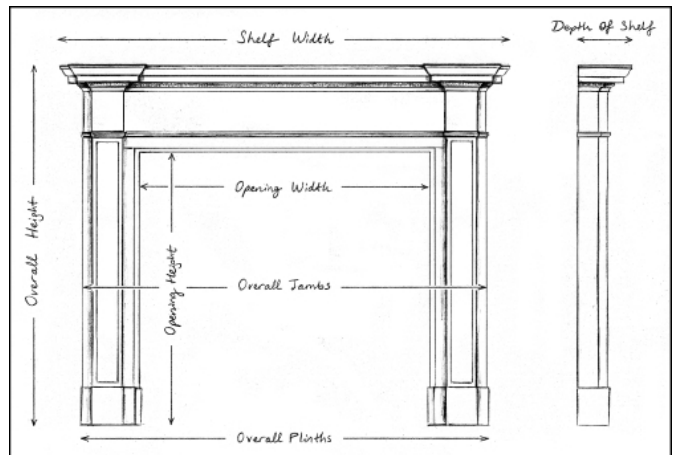

A CARVED TIMBER FIREPLACE IN THE GEORGIAN STYLE

A good quality carved timber fireplace in the Georgian style. The jambs with crescent shaped shells throughout, the frieze with carved scrolls and foliage and elaborately carved centre plaque. The shelf with dentils, egg-and-tongue and acanthus leaves. English, 19th century.

Stock No: 4375

Shelf Width	1624mm 63 7/8"
Overall Height	1335mm 52 1/2"
Opening Height	995mm 39 1/8"
Opening Width	1245mm 49"
Depth Of Shelf	163mm 6 3/8"
Overall Plinths	1347mm 53"

You can scan the QR code above with any smartphone to view this item on our website