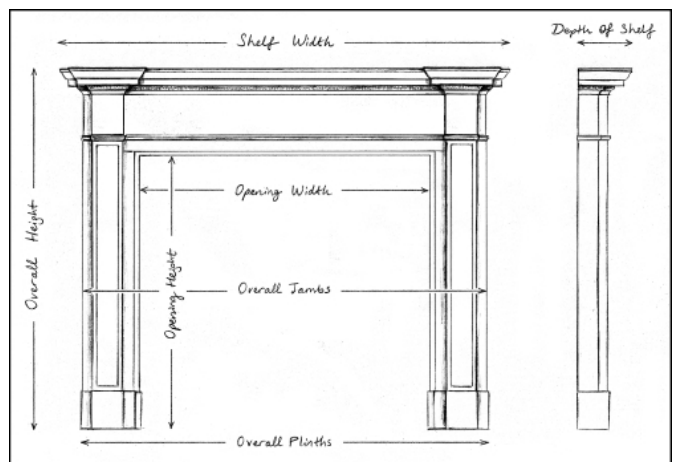

## AN ELEGANT BATH STONE FIREPLACE

A nicely scaled Bath stone fireplace. The moulded jambs surmounted by simple carved brackets, the moulded frieze with plain centre block. Simple shelf above. English, late 19th century. Good quality patina to stone. Victorian, with a Regency feel. Â

Stock No: 4356

Shelf Width	1480mm   58 1/4"
Overall Height	1110mm   43 3/4"
Opening Height	930mm   36 5/8"
Opening Width	910mm   35 7/8"
Depth Of Shelf	185mm   7 1/4"
Overall Jambs	1227mm   48 1/4"

You can scan the QR code above with any smartphone to view this item on our website