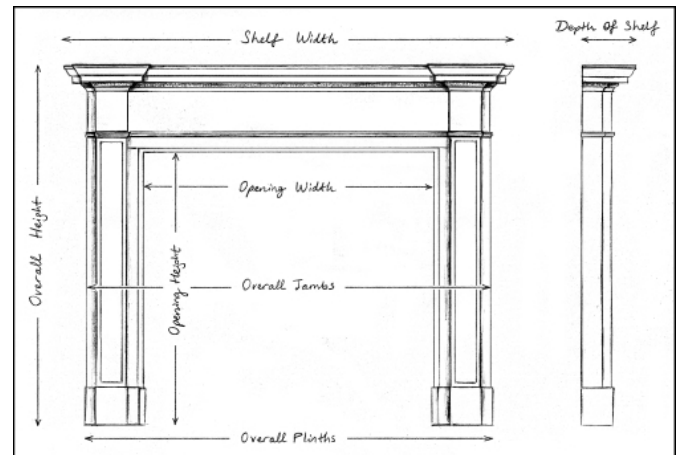

AN ART DECO MARBLE FIREPLACE

A good quality Art Deco marble fireplace with a French Louis XV influence. The jambs with carved inner rope moulding, carved wreaths and berries, tied with ribbons. The frieze with wreath, ribbons and musical instruments. Moulded shelf above. Polished marble, probably Botticino. Early 20th century.

Stock No: 4347

Shelf Width	1625mm 64"
Overall Height	1174mm 46 1/4"
Opening Height	980mm 38 5/8"
Opening Width	1241mm 48 7/8"
Depth Of Shelf	140mm 5 1/2"
Overall Plinths	1629mm 64 1/8"

You can scan the QR code above with any smartphone to view this item on our website