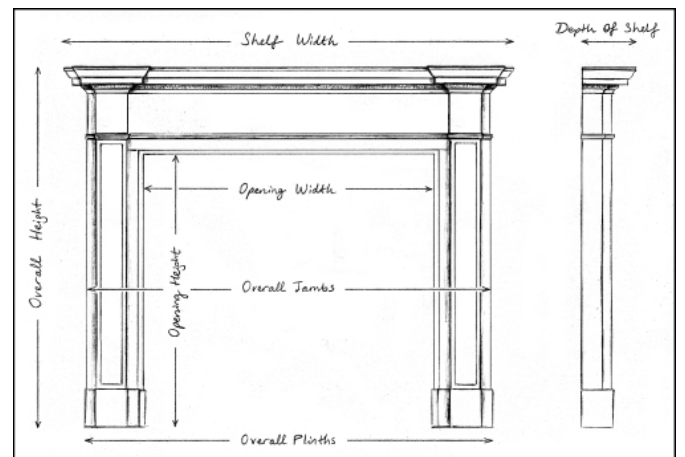

## A VEINED STATUARIO FRENCH MARBLE CHIMNEYPIECE

A fine quality 19th century (circa 1830) French Louis XVI fireplace in veined Statuario marble. The frieze carved with flutes, exquisitely carved to the centre with fruit, flowers and ribbons. The acanthus leaf jambs with rope moulding below, surmounted by swirling paterae. Breakfront shaped shelf.

Stock No: 4302

Shelf Width	1555mm   61 1/4"
Overall Height	1125mm   44 1/4"
Opening Height	850mm   33 1/2"
Opening Width	1095mm   43 1/8"
Depth Of Shelf	335mm   13 1/4"
Overall Plinths	1500mm   59"

You can scan the QR code above with any smartphone to view this item on our website