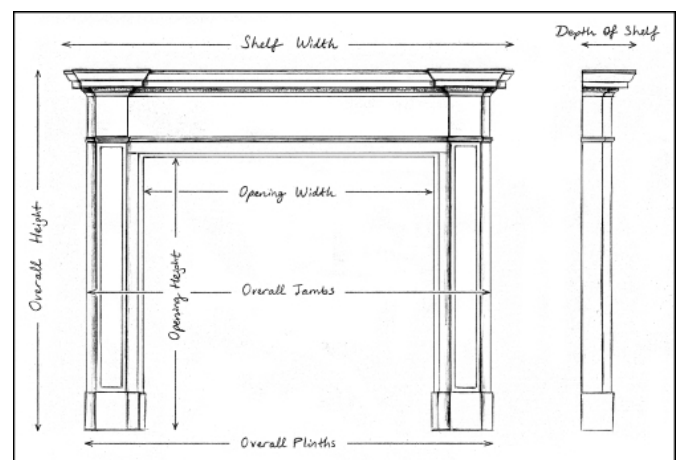

A PERIOD STATUARY MARBLE FIREPLACE

A very fine quality period late Georgian / early Regency fireplace in Italian Statuary marble. The jambs with tapering reeded pilasters surmounted by delicate rosettes to end blocks. The panelled frieze with rosette paterae of matching design. Plain shelf above. English, circa 1800. Å

Stock No: 4293

Shelf Width	1560mm 61 3/8"
Overall Height	1211mm 47 5/8"
Opening Height	996mm 39 1/4"
Opening Width	1060mm 41 3/4"
Depth Of Shelf	220mm 8 5/8"
Overall Plinths	1405mm 55 3/8"

You can scan the QR code above with any smartphone to view this item on our website