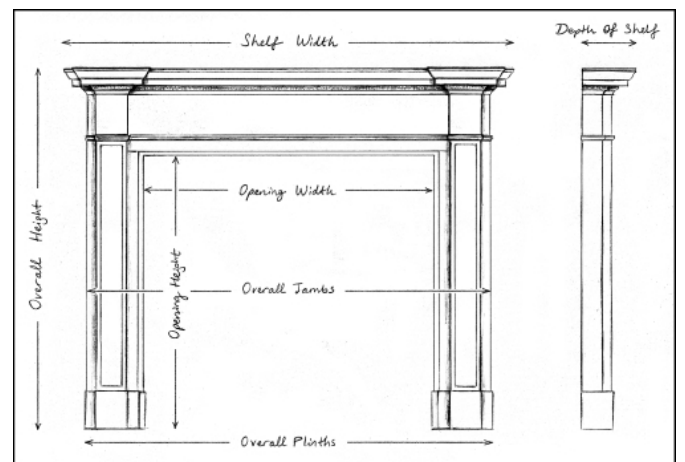

A FRENCH PROVENCALE FIREPLACE IN BRECHE VIOLETTE MARBLE

A French Provencale Louis XV style fireplace in Breche Violette marble. The carved, shaped jambs surmounted by panelled frieze with carved cartouche to centre. Moulded shelf above. Good quality Breccia marble. Mid-late 19th century. Å

Stock No: 4249

Shelf Width	1635mm 64 3/8"
Overall Height	1105mm 43 1/2"
Opening Height	920mm 36 1/4"
Opening Width	1295mm 51"
Depth Of Shelf	310mm 12 1/4"
Overall Plinths	1575mm 62"

You can scan the QR code above with any smartphone to view this item on our website