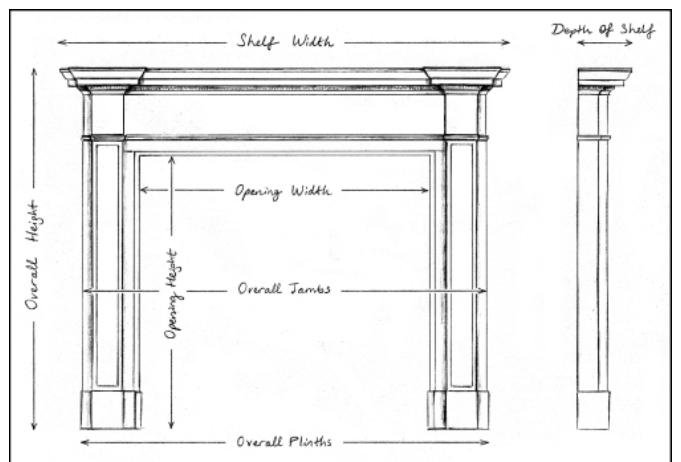

A LARGE LIMESTONE FIREPLACE WITH SHAPED BRACKETS (PAIR AVAILABLE)

A carved Italian Renaissance style fireplace in limestone, with a carved centre keystone to frieze, and shaped moulded brackets to jambs, with carved shells below, surmounted by breakfront shelf. 19th century. One of a pair (3570).

Stock No: 4227

Shelf Width	1895mm 74 5/8"
Overall Height	1658mm 65 1/4"
Opening Height	1163mm 45 3/4"
Opening Width	1144mm 45"
Depth Of Shelf	470mm 18 1/2"
Overall Plinths	1695mm 66 3/4"

You can scan the QR code above with any smartphone to view this item on our website