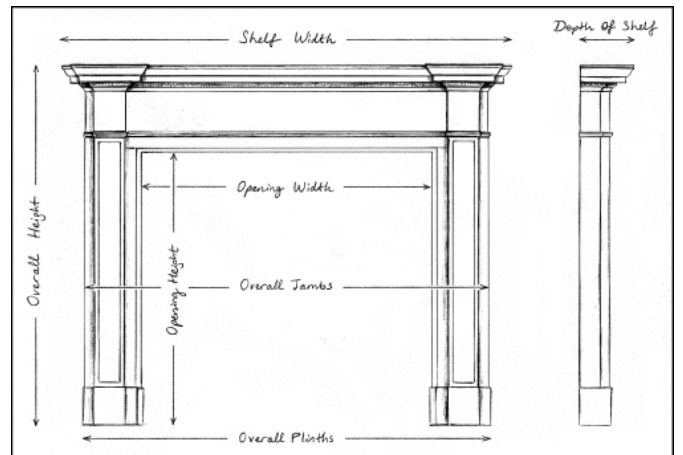

A FRENCH MARBLE FIREPLACE IN THE LOUIS XV STYLE

A French marble fireplace in the Louis XV manner. The shaped jambs with stiff acanthus leaves surmounted by carved bellflowers, scrollwork and foliage. The frieze with cartouche to centre flanked by foliage. Shaped moulded shelf above. French, 19th century.

Stock No: 4220

Shelf Width	1500mm 59"
Overall Height	1055mm 41 1/2"
Opening Height	870mm 34 1/4"
Opening Width	1065mm 41 7/8"
Depth Of Shelf	400mm 15 3/4"
Overall Plinths	1435mm 56 1/2"

You can scan the QR code above with any smartphone to view this item on our website