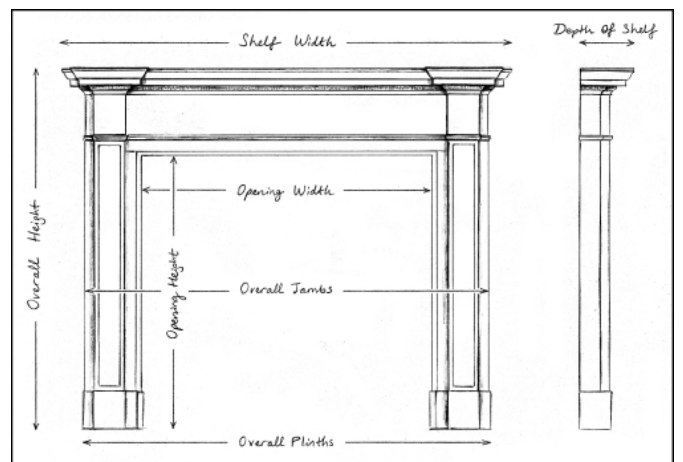

## A FRENCH LOUIS XV STYLE ANTIQUE FIREPLACE

A 19th century French Louis XV style Carrara marble fireplace. The shaped, panelled jambs surmounted by carved frieze with shell and foliate to centre. Unusual centre carving. Shaped, moulded shelf. With original cast iron contrecurve interior.

Stock No: 4205

Shelf Width	1435mm   56 1/2"
Overall Height	1080mm   42 1/2"
Opening Height	905mm   35 5/8"
Opening Width	1040mm   41"
Depth Of Shelf	385mm   15 1/8"
Overall Plinths	1395mm   54 7/8"

You can scan the QR code above with any smartphone to view this item on our website