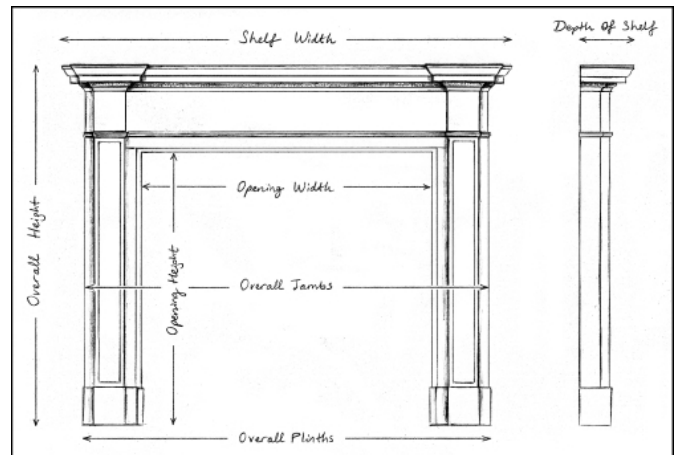

A POLISHED CAST IRON FIREPLACE IN THE MID GEORGIAN STYLE

A polished cast iron fireplace in the mid 18th century style. The barrel frieze with flowing oak leaves and cross banded ribbon to centre. The jambs with scrollwork throughout with egg-and-tongue and rope moulding embellishments. Substantial moulded shelf above. English, 20th century.

Stock No: 4200

Shelf Width	1605mm 63 1/4"
Overall Height	1485mm 58 1/2"
Opening Height	960mm 37 3/4"
Opening Width	955mm 37 5/8"
Depth Of Shelf	310mm 12 1/4"
Overall Plinths	1500mm 59"

You can scan the QR code above with any smartphone to view this item on our website