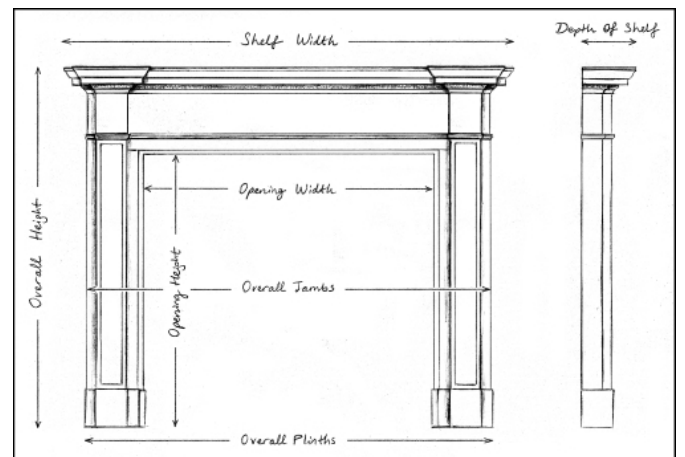

A PERIOD LOUIS XV FIREPLACE IN BRECHE VIOLETTE MARBLE

A period 18th century French, Louis XV fireplace in Breche Violette marble. The scrolled jambs surmounted by carved shells, the panelled frieze with central cartouche. Shaped, moulded shelf above. An impressive, striking piece in an increasingly rare material.

Stock No: 4185

Shelf Width	1700mm 66 7/8"
Overall Height	1120mm 44 1/8"
Opening Height	930mm 36 5/8"
Opening Width	1300mm 51 1/8"
Depth Of Shelf	360mm 14 1/8"
Overall Plinths	1665mm 65 1/2"

You can scan the QR code above with any smartphone to view this item on our website