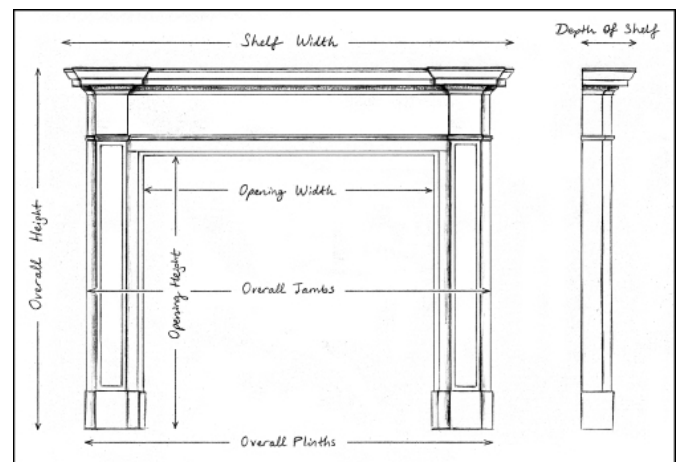

A CARVED LOUIS XV LIMESTONE FIREPLACE

A rustic French limestone fireplace in the Louis XV style. The shaped frieze with attractive carved shell to centre, flanked by scrolls, rosettes and shaped panels. Shaped panelled jambs. Well suited to a bedroom or study perhaps.

Stock No: 4178

Shelf Width	1245mm 49"
Overall Height	1150mm 45 1/4"
Opening Height	975mm 38 3/8"
Opening Width	970mm 38 1/4"
Depth Of Shelf	185mm 7 1/4"
Overall Plinths	1250mm 49 1/4"

You can scan the QR code above with any smartphone to view this item on our website