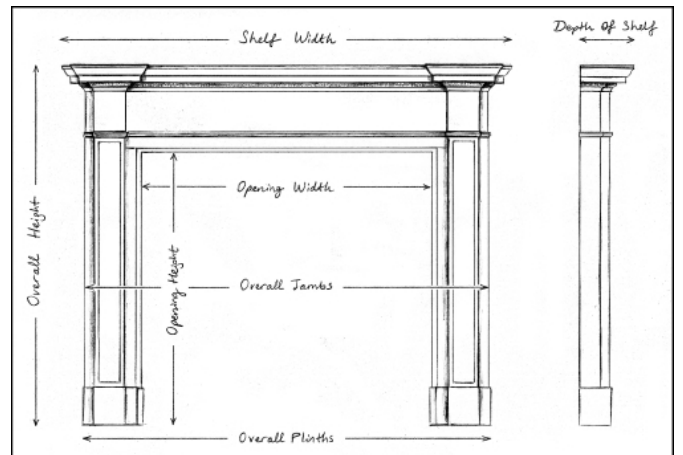

A FRENCH LOUIS XV STYLE CARRARA MARBLE FIREPLACE

A 19th century French Louis XV style fireplace in Carrara marble. The jambs with stiff acanthus leaves to base, surmounted by carved shell and scroll work. The panelled frieze with carved shell to centre, flanked by foliage. Shaped, moulded shelf. Panelled outgrounds.

Stock No: 4128

Shelf Width	1360mm 53 1/2"
Overall Height	1030mm 40 1/2"
Opening Height	850mm 33 1/2"
Opening Width	910mm 35 7/8"
Depth Of Shelf	415mm 16 3/8"
Overall Plinths	1310mm 51 5/8"

You can scan the QR code above with any smartphone to view this item on our website