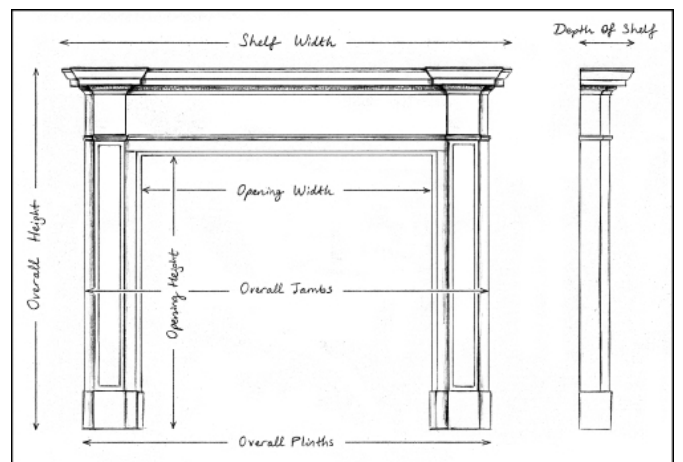

A MID 19TH CENTURY ENGLISH CAST IRON FIREPLACE.

An attractive mid 19th century English cast iron fireplace. The frieze with acanthus leaf detailing, the jambs with scrolled brackets and rope mouldings to inner and outer edges.

Stock No: 4094

Shelf Width	1650mm 65"
Overall Height	1185mm 46 5/8"
Opening Height	960mm 37 3/4"
Opening Width	945mm 37 1/4"
Depth Of Shelf	215mm 8 1/2"
Overall Plinths	1360mm 53 1/2"

You can scan the QR code above with any smartphone to view this item on our website