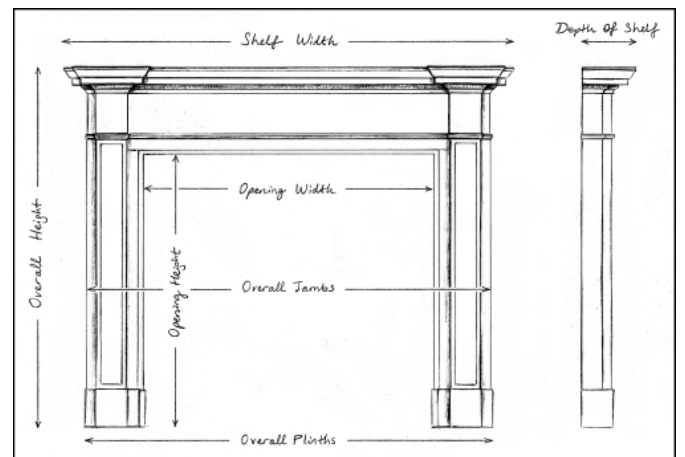

A SMALL ITALIAN CARRARA AND ROSSO LEVANTO MARBLE CHIMNEYPiece

A petite Italian Carrara and Rosso Levanto marble fireplace. The moulded jambs surmounted by shaped frieze featuring carved classical Anthemion leaf to centre. Moulded shelf above. Unusually small, well suited for a bedroom or study. From Northern Italy. Currently in rustic state but full restoration included in price if required.

Stock No: 4049

Shelf Width	1150mm 45 1/4"
Overall Height	1025mm 40 3/8"
Opening Height	850mm 33 1/2"
Opening Width	770mm 30 3/8"
Depth Of Shelf	215mm 8 1/2"
Overall Plinths	1085mm 42 3/4"

You can scan the QR code above with any smartphone to view this item on our website