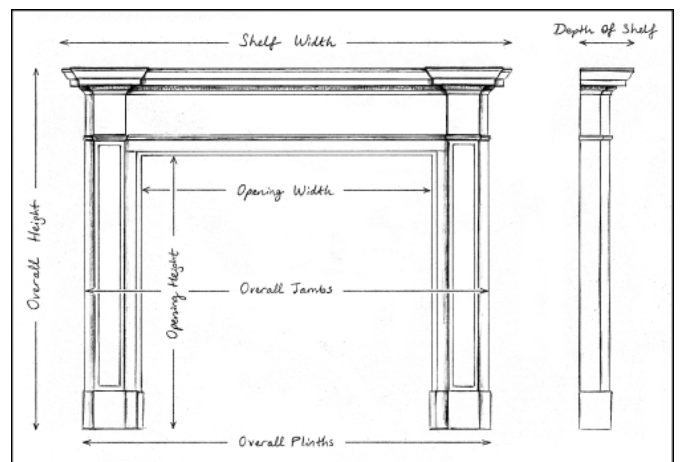

A PERIOD 18TH CENTURY FRENCH LOUIS XV CHIMNEYPIECE

A charming Louis XV in French limestone. The gently sweeping serpentine frieze with carved shell to centre, flower paterae and entwined motifs to panelled frieze and curved jambs. From the Lorraine region in North Eastern France. Period, mid 18th century.

Stock No: 4028

Shelf Width	1275mm 50 1/4"
Overall Height	1095mm 43 1/8"
Opening Height	955mm 37 5/8"
Opening Width	985mm 38 3/4"
Depth Of Shelf	285mm 11 1/4"
Overall Plinths	1230mm 48 3/8"
Overall Jambs	1245mm 49"