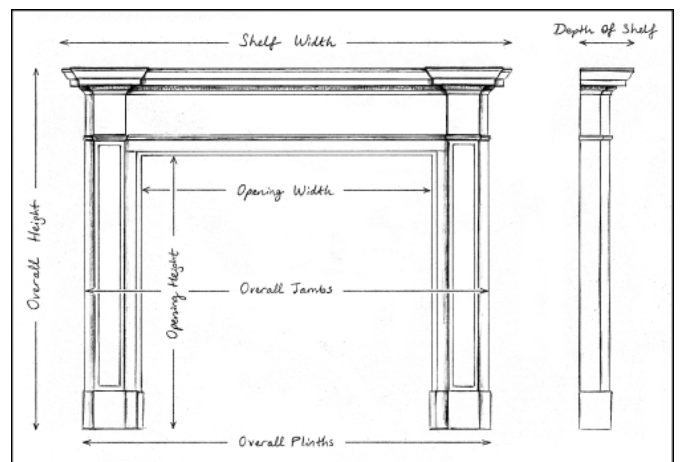

## A LOUIS XVI STYLE FIREPLACE IN CARRARA MARBLE

A 19th century French Carrara marble fireplace in the Louis XVI style. The shaped, fluted jambs with carved inlaid husks, surmounted by carved square paterae. The panelled frieze with matching inlaid flutes. Bowfronted moulded shelf.

Stock No: 4012

Shelf Width	1255mm   49 3/8"
Overall Height	1005mm   39 5/8"
Opening Height	765mm   30 1/8"
Opening Width	865mm   34"
Depth Of Shelf	395mm   15 1/2"
Overall Jambs	1205mm   47 1/2"

You can scan the QR code above with any smartphone to view this item on our website