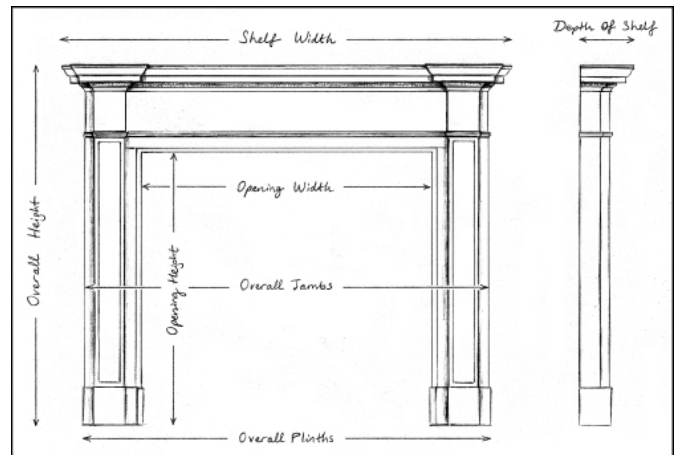

A GEORGIAN STYLE CHIMNEYPIECE IN STATUARY AND SIENA MARBLE

An English, Georgian style fireplace in Statuary marble with Siena inlay. The panelled jambs with carved brackets, surmounted by carved end blockings. The Siena marble frieze with centre blocking featuring urn with cascading drapery. Moulded shelf above. 19th century.

Stock No: 3982

Shelf Width	1915mm 75 3/8"
Overall Height	1520mm 59 7/8"
Opening Height	1125mm 44 1/4"
Opening Width	1110mm 43 3/4"
Depth Of Shelf	320mm 12 5/8"
Overall Plinths	1710mm 67 3/8"

You can scan the QR code above with any smartphone to view this item on our website